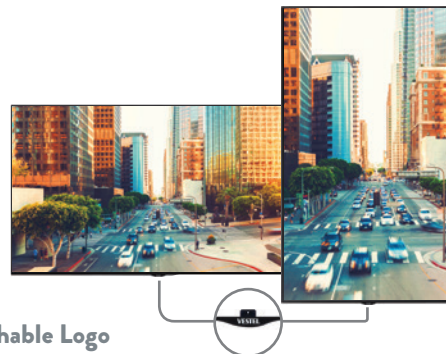

# Professional Signage Displays PDM Series

43" / 49" / 55"

Resolution: 1920x1080 (FHD)

Brightness: 400 cd/m<sup>2</sup>

Operation: 24/7

Bezel: 9-11 mm (T/R/L), 13-15 mm (B)

Interface: HDMI 2.0 / VGA / USB / RS232 / RJ45 / RJ12 / IR / HP / Audio / Speaker

### OSD Orientation

The orientation of the OSD can be adjusted to improve its ease of use whilst displaying content in portrait.

### Detachable Logo

Detachable logo allows you to put the logo desired position. Either portrait or landscape mode your logo presented in a good placement. Also you can remove the logo if it is blocking you to use more screens together.

### IP Streaming Support

Our processors in the displays make it easier to manage content through many devices. IP video streaming protocols such as RTSP/RTP/HLS and UDP Multicast are supported for real-time content streaming. So that, live broadcasts can be displayed in this way.