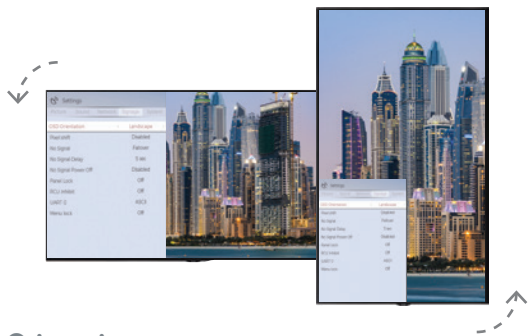

# Professional Signage Displays PDM Series

43" / 49" / 55"

Resolution: 1920x1080 (FHD)

Brightness: 400 cd/m<sup>2</sup>

Operation: 24/7

Bezel: 9-11 mm (T/R/L), 13-15 mm (B)

Interface: HDMI 2.0 / VGA / USB / RS232 / RJ45 / RJ12 / IR / HP / Audio / Speaker

### OSD Orientation

The orientation of the OSD can be adjusted to improve its ease of use whilst displaying content in portrait.

### Detachable Logo

Detachable logo allows you to put the logo desired position. Either portrait or landscape mode your logo presented in a good placement. Also you can remove the logo if it is blocking you to use more screens together.

### IP Streaming Support

Our processors in the displays make it easier to manage content through many devices. IP video streaming protocols such as RTSP/RTP/HLS and UDP Multicast are supported for real-time content streaming. So that, live broadcasts can be displayed in this way.